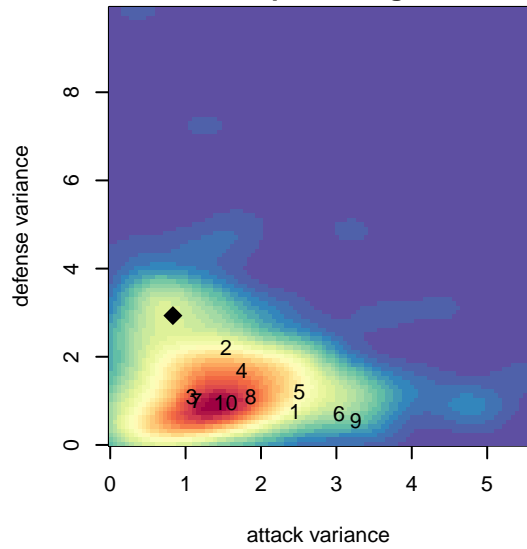

**attack and defense variance (black dot)
relative to other teams
and top 10 in region**