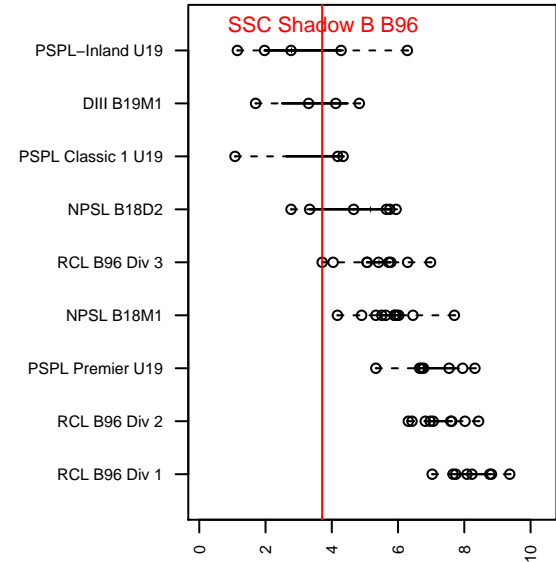

**attack and defense rating
relative to others at age
and all opponents in last 13 months**