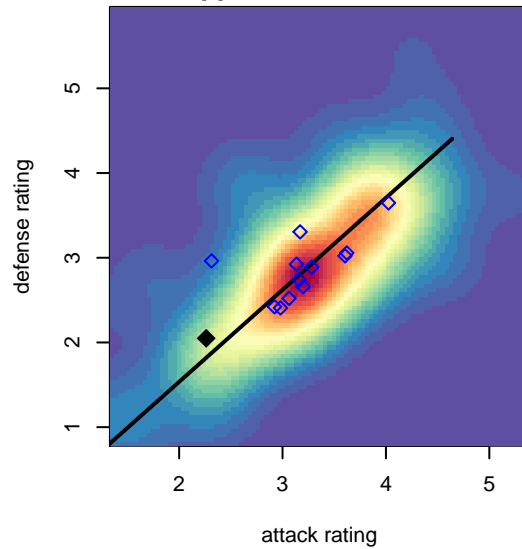

**attack and defense rating
relative to others at age
and all opponents in last 13 months**