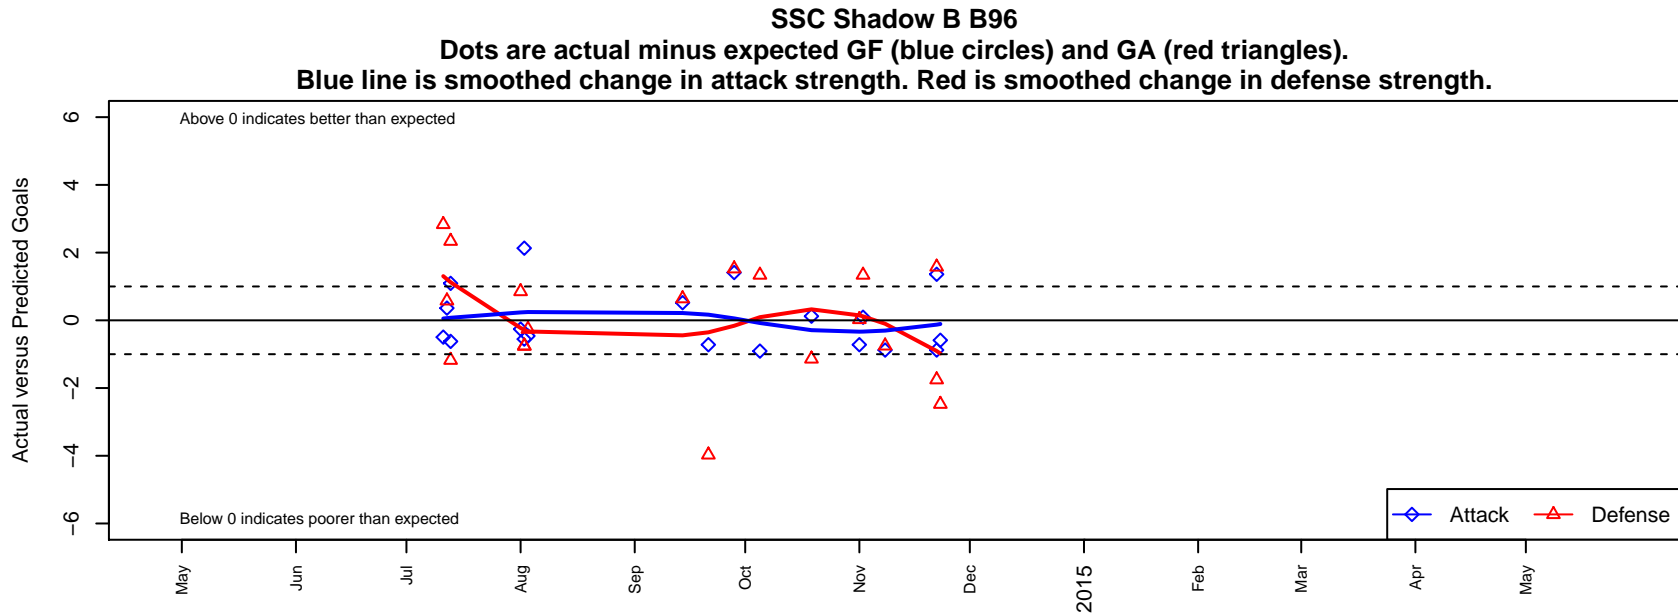

**attack and defense variance (black dot)
relative to other teams
and top 10 in region**

**attack and defense rating
relative to others at age
and all opponents in last 13 months**

SSC Shadow B B96

Spokane SC Shadow
Spokane, WA
B96 total strength=1422
attack=9.6 defense=7.76
fall league = RCL B96 Div 3
notes= Philip 2013, 2014

alt names used:
SPOKANE SHADOW SSC SHADOW B96-PHI
SSC SHADOW B96-B

Venues played:
2014 Nike Crossfire Challenge Silver U19
2014 Les Schwab NW Cup HS Championship I
2014 RCL B96 Div 3